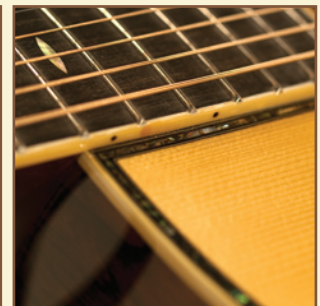

HEARTWOOD

Southwest Virginia's Artisan Gateway

ONE HEARTWOOD CIRCLE
ABINGDON, VA 24210
WWW.HEARTWOODVIRGINIA.ORG