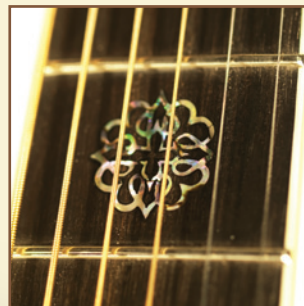

# WAYNE HENDERSON GUITAR SPECIFICATIONS

---

**Shape:** Dreadnought

**Top:** Red spruce

**Back:** Brazilian rosewood

**Sides:** Brazilian rosewood

**Binding:** Abalone inlay accentuates the black and white binding

**Frets:** 20

**Position Inlays:** Abalone

**Neck:** Carved from a single piece of 4-by-4-inch Honduran mahogany

**Fingerboard:** Ebony

**Head:** Rosewood with abalone and pearl inlay

**Hardware:** Gold Waverly tuners

**Unique Features:** Custom Heartwood-themed abalone inlays on neck and head

**HEARTWOOD**

*Southwest Virginia's Artisan Gateway*

ONE HEARTWOOD CIRCLE  
ABINGDON, VA 24210  
WWW.HEARTWOODVIRGINIA.ORG